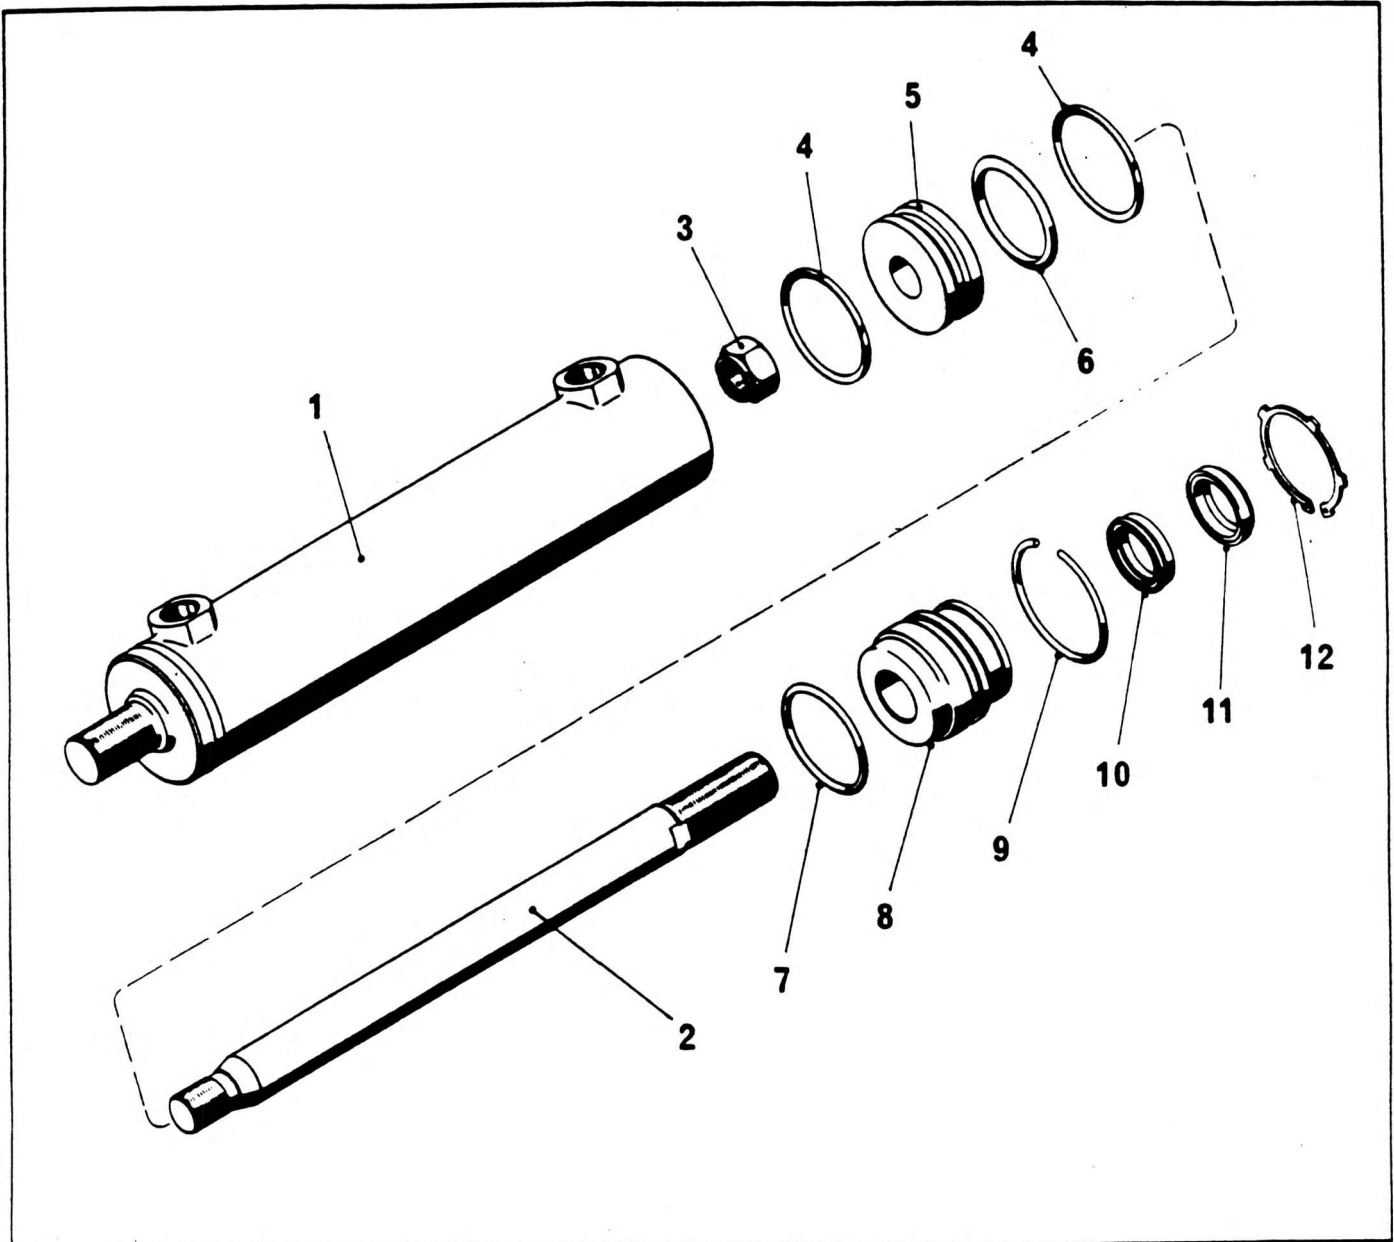

STEERING CYLINDER

NO.	PART NO.	QTY.	DESCRIPTION	NO.	PART NO.	QTY.	DESCRIPTION
-	7-372-990211	1	Cylinder Complete	11*	9-372-101446	1	Rod Wiper
*	9-372-101437	1	Sealing Kit Complete	12@	9-372-101447	1	U-Ring
@	8392102	1	Small Parts Kit Complete				
1	9-372-101707	1	Cylinder				
2	9-372-101436	1	Piston Rod				
3 @	9-372-101438	1	Lockring Nut				
4 *	9-372-101439	2	Scraper ring				
5	9-372-101440	1	Piston				
6 *	9-372-101441	1	Sealing Ring				
7 *	9-372-101442	1	'O' Ring				
8	9-372-101443	1	Guide				
9 @	9-372-101444	1	Circlip				
10*	9-372-101445	1	V-Ring				